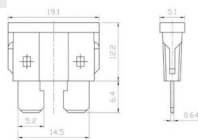

ATO Fuse - 2A, Grey (10pcs) - 60A9202 - PBC2271F1

Rating: Not Rated Yet
Price

\$8.81

[Ask a question about this product](#)

Description

Grey 2 amp 32 volt regular blade fuse (ATO) constructed with PE66 and zinc alloy terminals. 10 pieces. Complies with SAE J1284, JASO D612, ISO 8820-3 and QC/T 420.

Associated Parts:

- 60A9920 Fuse Holder - In Line, ATO, 35A
- 60A9922 Fuse Holder - In Line, ATO, 40A